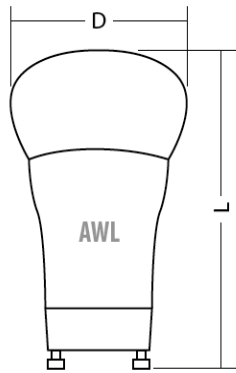

LED GU24

9W = 13W CFL

Product Description		LE-9GU24
Body Size	L (mm)	110 ± 2
	D (mm)	60 ± 2
LED Source		Epistar
Dimmable		Y
Input Voltage (V)		120V
Power (W)		9W
Luminous Flux		800LM
SDCM		<4
CRI		>80
Power Factor		>0.9
Life time (HRS)		25,000