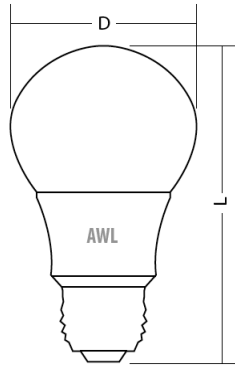

LED A19

9W = 60W Incandescent

Product Description		LE-9A19
Body Size	L (mm)	113 ± 2
	D (mm)	60 ± 2
LED Source		Epistar
Dimmable		Y
Input Voltage (V)		120V
Power (W)		9W
Luminous Flux		800LM
SDCM		<4
CRI		>80
Power Factor		>0.9
Life time (HRS)		25,000