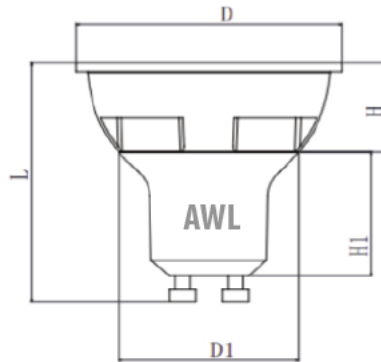

LED GU10

6W = 35W Halogen

Product Description		LE-6GU10
Body Size	L (mm)	54 ± 0.5
	D (mm)	50 ± 0.5
	D1(mm)	28 ± 0.5
	H(mm)	26 ± 0.5
	H1(mm)	27 ± 0.5
LED		SMD
Dimmable		Y
Input Voltage (V)		120V 60Hz
Wattage		6W
Luminous Flux		500/600
CRI		>80
Power Factor		>0.9
Life time (HRS)		25,000

Product Code	Description	CCT	Volts	Watts	Base	Lumens	Note
80420	LE-6GU10/30	3000K	120V	6W	GU10	400	
80421	LE-6GU10/50	5000K	120V	6W	GU10	400	

Disclaimer: Subject to change without notice. Errors and omission excepted. Always make sure to use the most recent release.