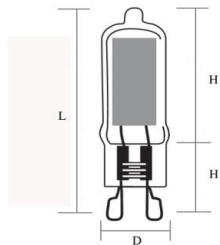

**LED G9**  
**3.2W = 40W Halogen**

Product Description		LE-3G9
Body Size	L (mm)	48.8±0.5
	H (mm)	16.8±0.2
	D (mm)	19.2±0.2
	H1 (mm)	25±0.2
LED		COB
LED Source		Epistar
Dimmable		Y
Input Voltage (V)		120V 60Hz
Power (W)		3.2
Luminous Flux		350-370LM
SDCM		<4
CRI		>80
Power Factor		>0.9
Life time (HRS)		15,000

Product Code	Description	CCT	Volts	Watts	Base	Lumens	Note
88202	LE-3G9/30	3000K	120V	3.2W	G9	350	
88203	LE-3G9/40	4000K	120V	3.2W	G9	350	
88204	LE-3G9/50	5000K	120V	3.2W	G9	370	

**Disclaimer:**

Subject to change without notice. Errors and omission excepted. Always make sure to use the most recent release.