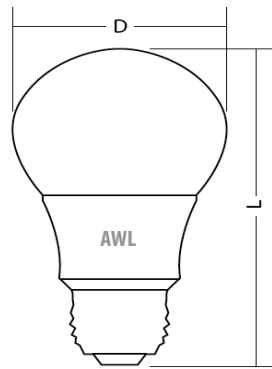

**LED A21**

**13W = 75W Incandescent**

Product Description		LE-13A21
Body Size	L (mm)	113 ± 2
	D (mm)	60 ± 2
LED Source		Epistar
Dimmable		Y
Input Voltage (V)		120V
Power (W)		13W
Luminous Flux		1400LM
SDCM		<4
CRI		>80
Power Factor		>0.9
Life time (HRS)		25,000

Product Code	Description	CCT	Volts	Watts	Base	Lumens	Note
80082	LE-13A19/30	3000K	120V	13W	E26	1400	
80083	LE-13A19/40	4000K	120V	13W	E26	1400	
80084	LE-13A19/50	5000K	120V	13W	E26	1400	

**Disclaimer:**