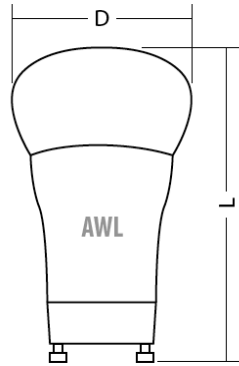

**LED GU24**  
**9W = 13W CFL**

Product Description		LE-12GU24
Body Size	L (mm)	110 ± 2
	D (mm)	60 ± 2
LED Source		Epistar
Dimmable		Y
Input Voltage (V)		120V
Power (W)		12W
Luminous Flux		1200LM
SDCM		<4
CRI		>80
Power Factor		>0.9
Life time (HRS)		25,000